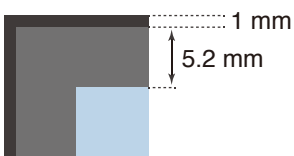

#### Ultra-Thin Bezels on All Four Sides

The EV2456 and EV2451 feature 1 mm ultra-slim bezels on the sides and top with black borders of 5.2 and 4.3 mm, respectively. Electrostatic switches are placed on the front of the monitor for easy adjustment of monitor settings. Furthermore the bezels are flush with the screen surface, making a completely flat screen perfect for multi-monitor configurations.

#### ■ Bezel Size

EV2456: 6.2 mm  
(Bezel 1 mm + 5.2 mm black border)

EV2451: 5.3 mm  
(Bezel 1 mm + 4.3 mm black border)