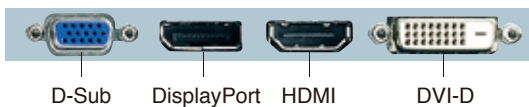

#### Ultra-Thin Bezels on All Four Sides

The EV2456 and EV2451 feature 1 mm ultra-slim bezels on the sides and top with black borders of 5.2 and 4.3 mm, respectively. Electrostatic switches are placed on the front of the monitor for easy adjustment of monitor settings. Furthermore the bezels are flush with the screen surface, making a completely flat screen perfect for multi-monitor configurations.

Height Adjustment

Rotation

Tilt

Swivel

### Multiple Inputs