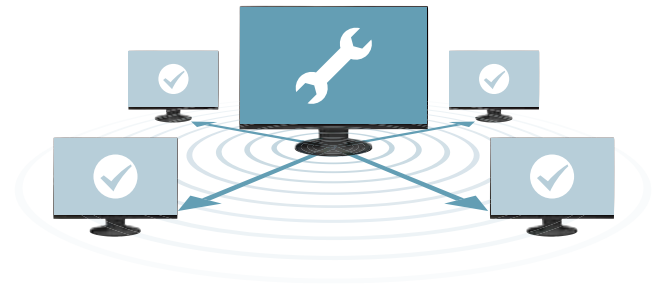

### Multiple Inputs

### Screen InStyle

EIZO's Screen InStyle is a newly developed software that allows you to easily manage monitor settings such as power, color, brightness and gamma by using your mouse instead of monitor control buttons. But what makes Screen InStyle truly unique is that it allows you to manage multiple connected monitors from the one place – meaning that settings placed on one monitor will automatically be set to all connected monitors.

### EIZO Monitor Configuration for Administrators

EIZO Monitor Configurator lets system administrators control the settings of all FlexScan EV monitors with a USB connection. The settings of one monitor can be saved as an xml file and applied to other monitors via USB or office network.