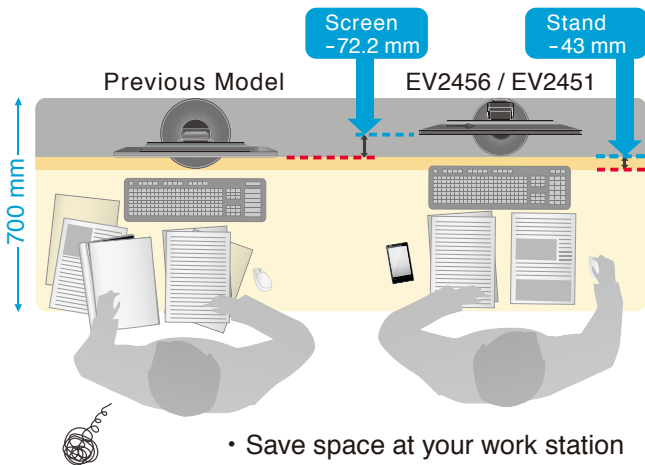

Height Adjustment

Rotation

Tilt

Swivel