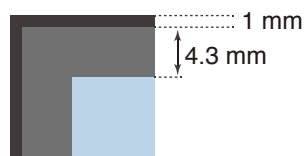

■ Bezel Size

EV2456: 6.2 mm
(Bezel 1 mm + 5.2 mm black border)

EV2451: 5.3 mm
(Bezel 1 mm + 4.3 mm black border)